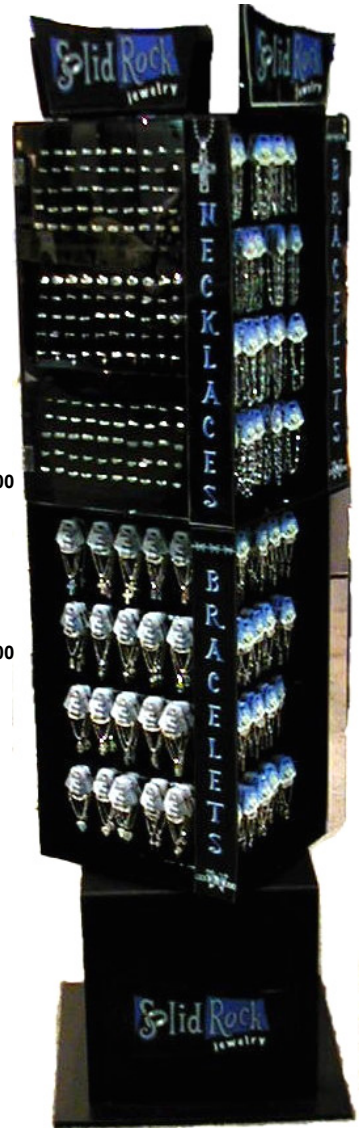

DISPLAYS

The displays below are all available for free. You can fill the displays with the product you want, or let us put together a package for you.

68 PEG COUNTER DISPLAY WITH RING CASE THAT HOLDS 180 RINGS - \$220.00
 \$110.00 - If ordered with \$300 of jewelry
 \$88.00 - If ordered with \$400 of jewelry
 \$66.00 - If ordered with \$500 of jewelry
 \$44.00 - If ordered with \$600 of jewelry
 \$22.00 - If ordered with \$700 of jewelry
 FREE - If ordered with \$800 of jewelry

92 PEG COUNTER DISPLAY WITHOUT RING CASE - \$190.00
 \$95.00 - If ordered with \$250 of jewelry
 \$76.00 - If ordered with \$350 of jewelry
 \$57.00 - If ordered with \$450 of jewelry
 \$38.00 - If ordered with \$550 of jewelry
 \$19.00 - If ordered with \$650 of jewelry
 FREE - If ordered with \$750 of jewelry

ACRYLIC FLOOR AND COUNTER DISPLAYS

Both displays can come with or without a locking case for rings. Both are spinner displays.

136 PEG COUNTER DISPLAY WITH RING CASE THAT HOLDS 360 RINGS - \$510.00
 \$255.00 - If ordered with \$600 of jewelry
 \$204.00 - If ordered with \$800 of jewelry
 \$153.00 - If ordered with \$1000 of jewelry
 \$102.00 - If ordered with \$1200 of jewelry
 \$51.00 - If ordered with \$1400 of jewelry
 FREE - If ordered with \$1600 of jewelry

160 PEG COUNTER DISPLAY WITH RING CASE THAT HOLDS 180 RINGS - \$480.00
 \$240.00 - If ordered with \$550 of jewelry
 \$192.00 - If ordered with \$750 of jewelry
 \$144.00 - If ordered with \$950 of jewelry
 \$96.00 - If ordered with \$1150 of jewelry
 \$48.00 - If ordered with \$1350 of jewelry
 FREE - If ordered with \$1550 of jewelry